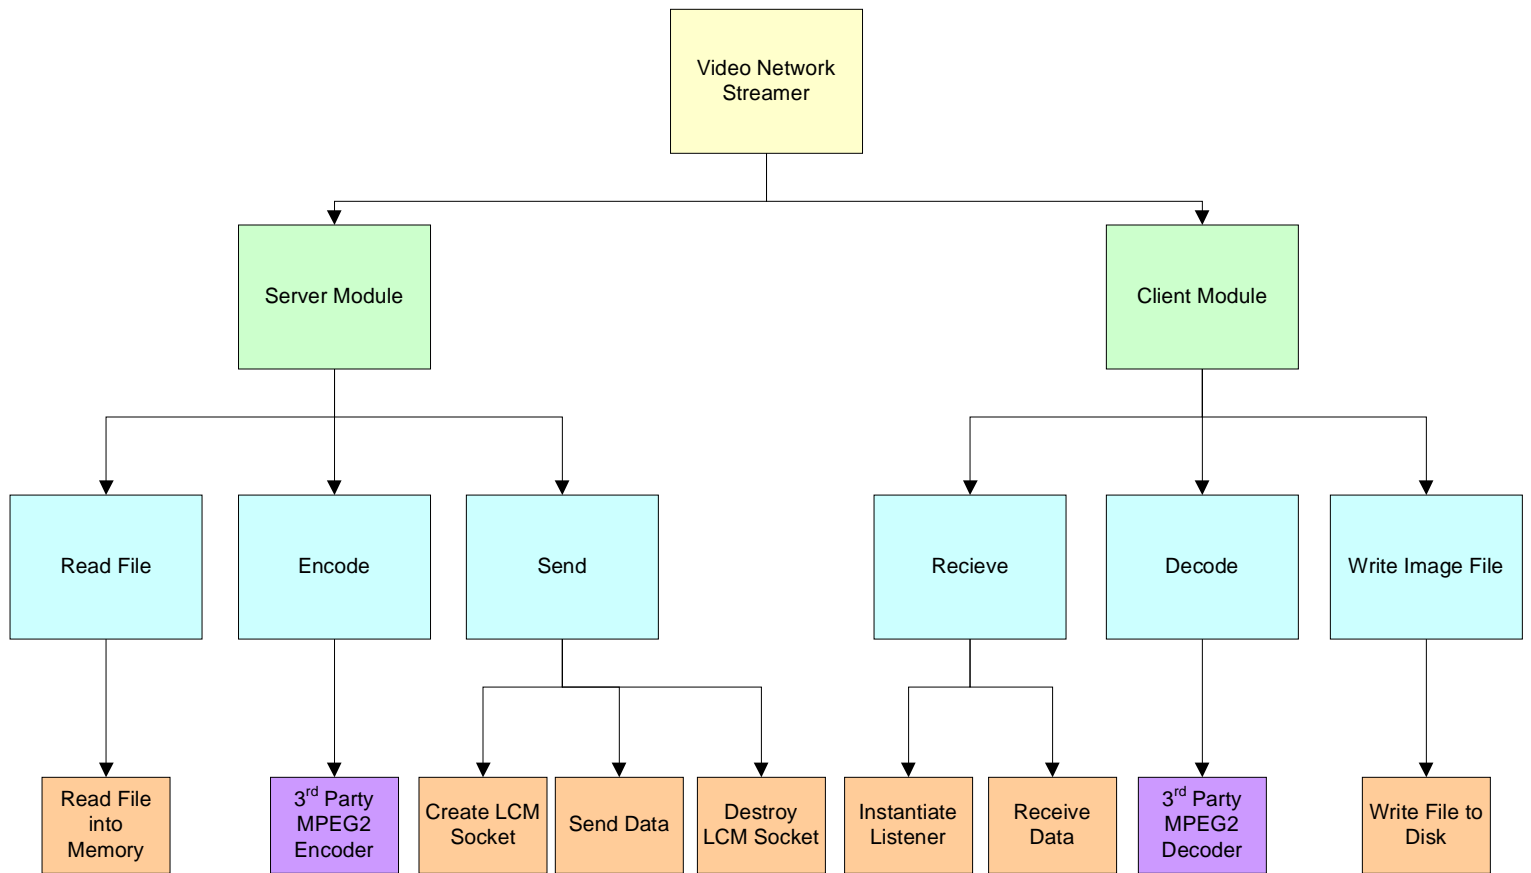

Modular view: decomposition of project into manageable code units

Key :

Project

Modules (possibly existing on different machines)

Tasks performed by module

Methods (code we are responsible for writing)

Existing 3rd party libraries

Is composed of